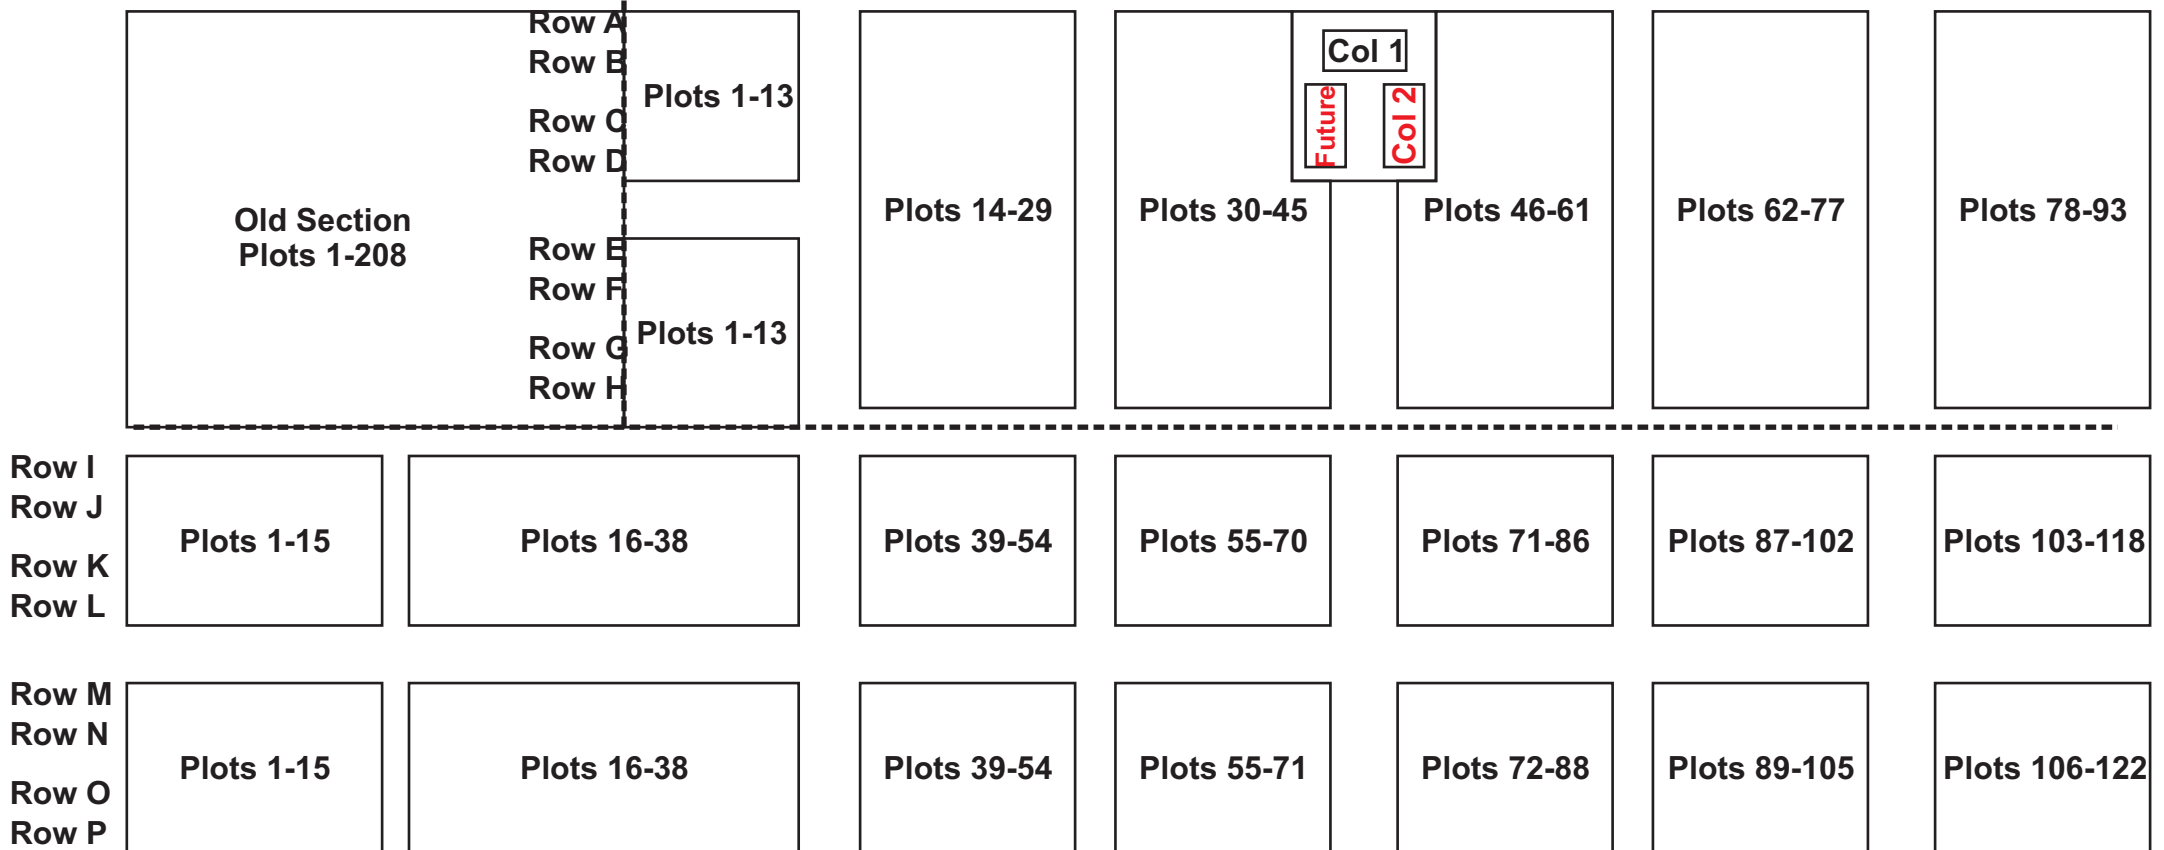

Cliffside Cemetery Overview Nipigon, ON

Cemetery Road

Col 1
Future
Col 2

Tool
Shed